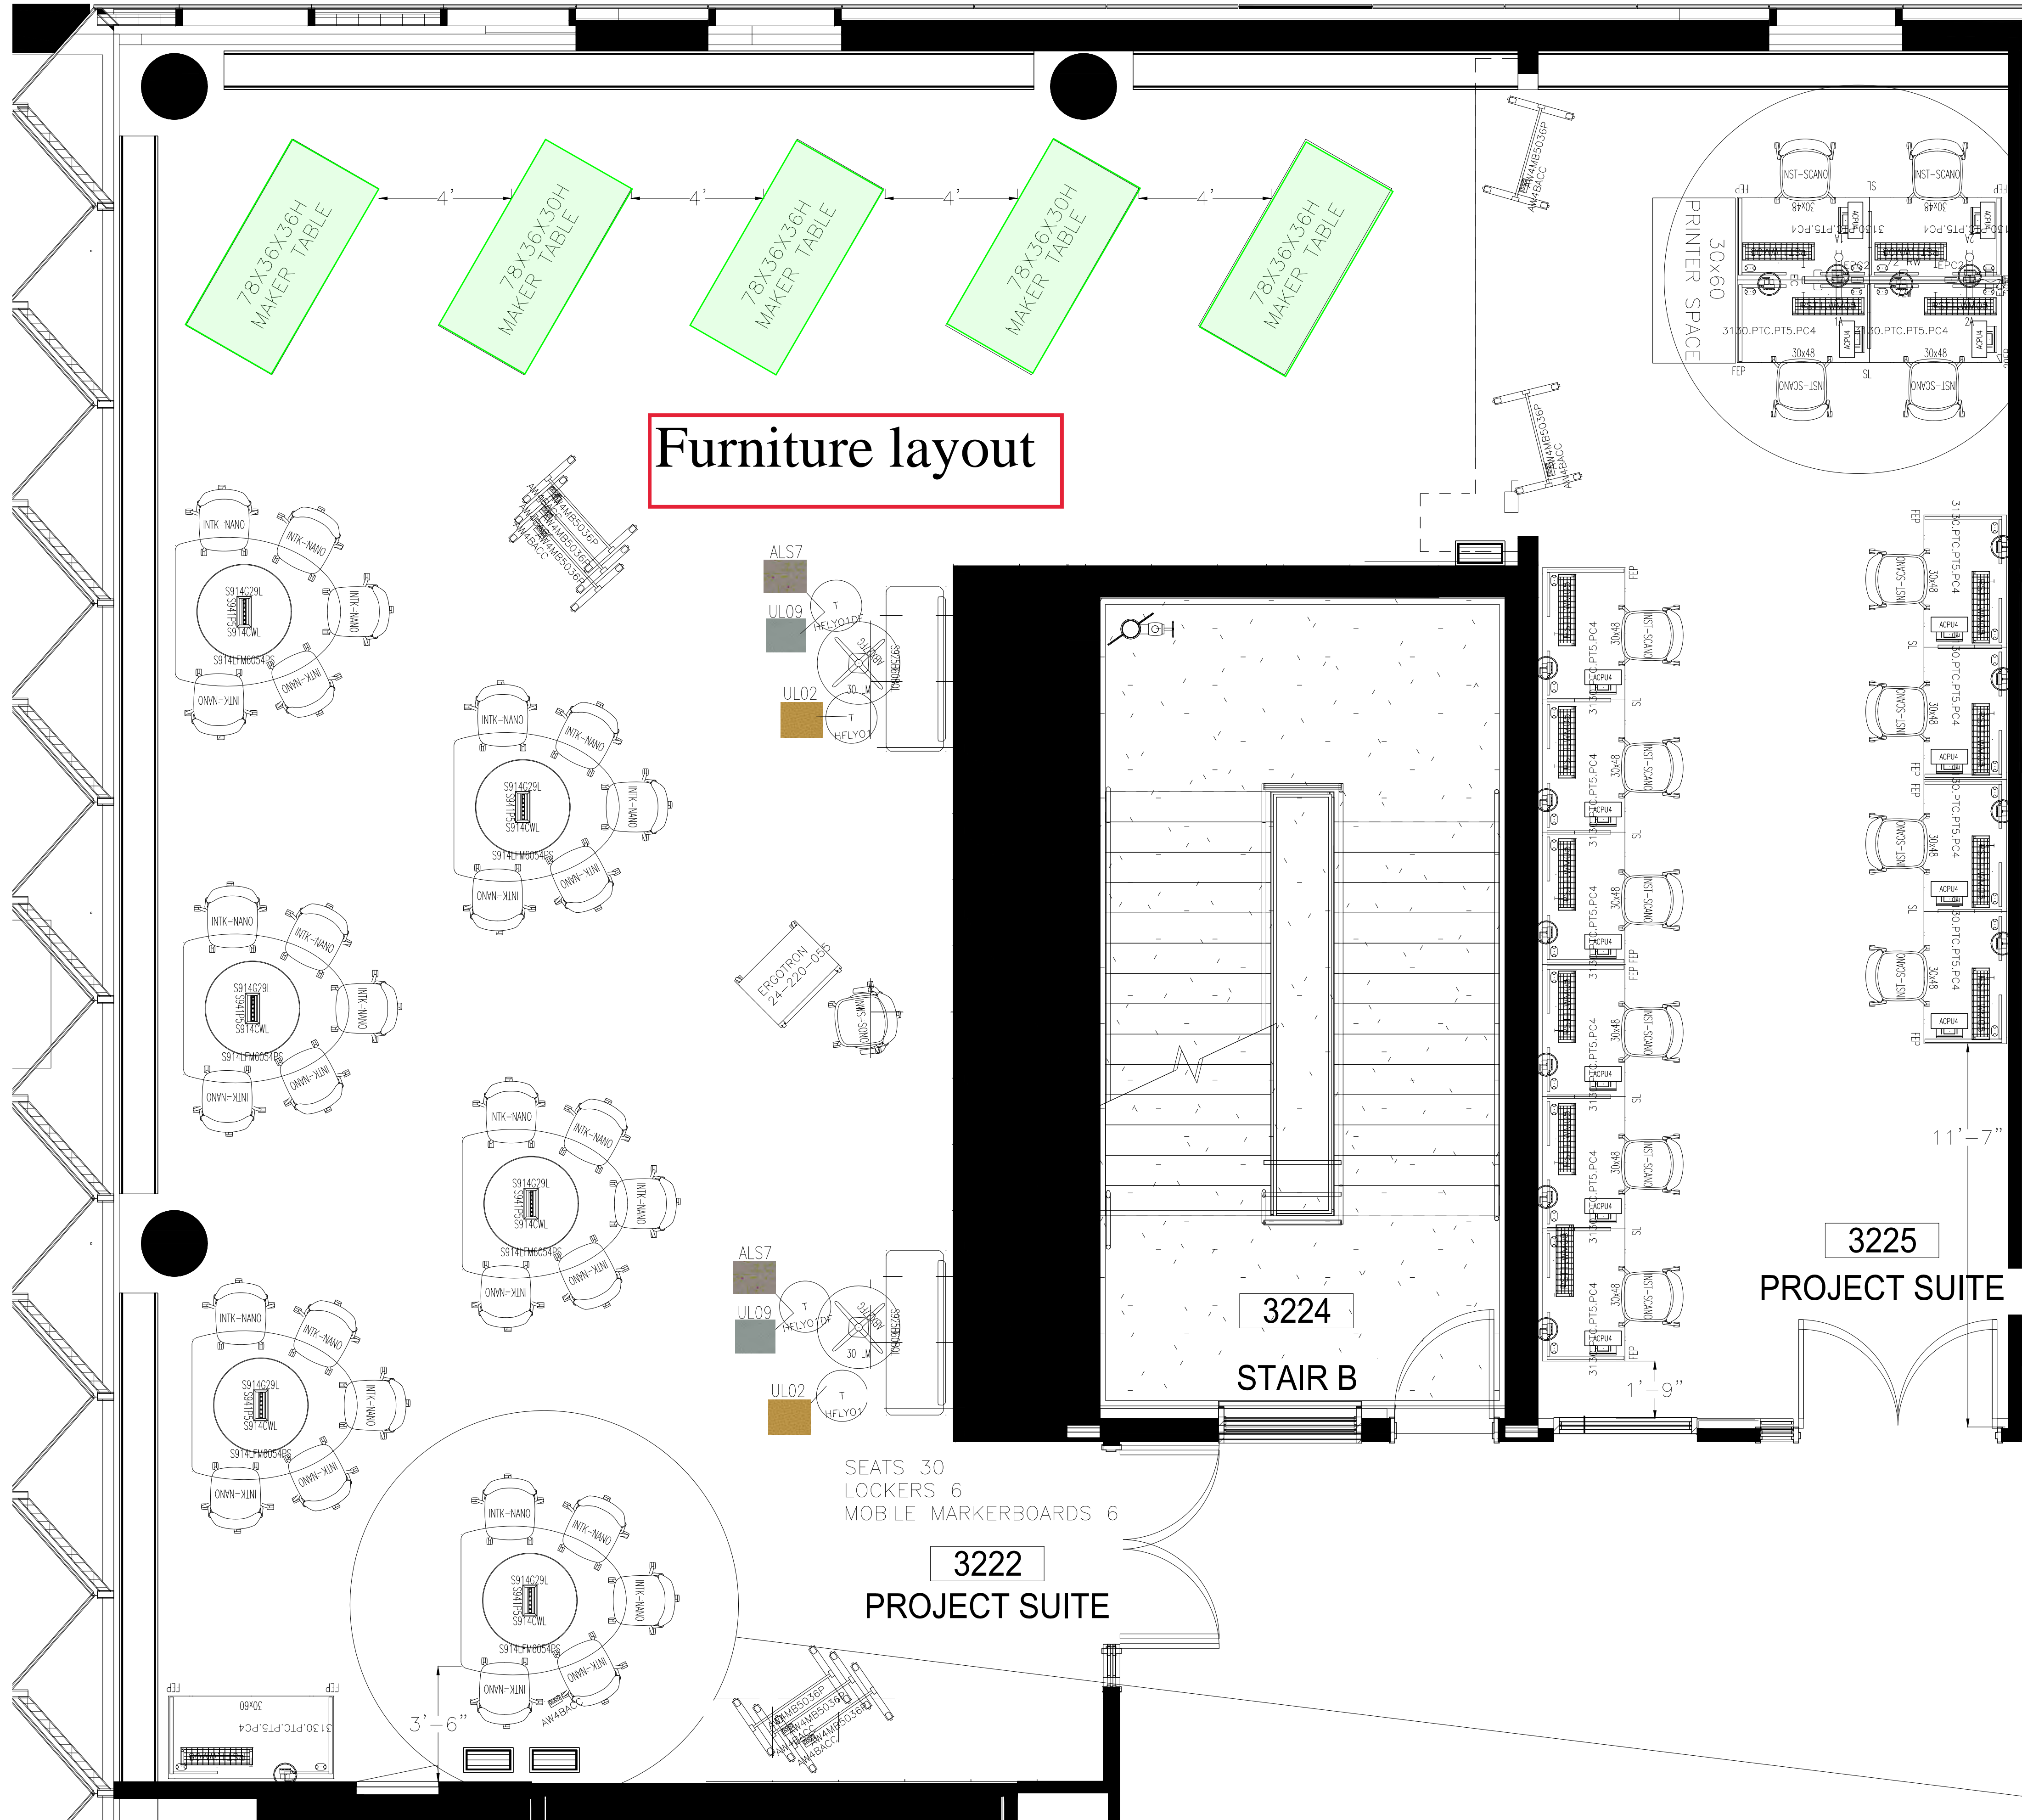

**ENGINEERING CAPSTONE
PROJECT SUITE**
2,333 SF (ENG)
ROOMS 3222, 3225

Room number: 3222
Room capacity: 30

ENTREPRENEURSHIP HUB
510 SF (BUSINESS)
ROOM 3231

**LEARNING-IN-THE-ROUND
CLASSROOM**
2,012 SF (UNIV
CLASSROOM)
ROOM 3204

MEETING ROOMS
170 SF; 211 SF (SHARED)
ROOMS 3136, 3138

STUDENT ORG OFFICES
284 SF; 209 SF (STUDENT
ORG)
ROOMS 3135, 3133

MEETING ROOM
147 SF (SHARED)
ROOM 3131

OPEN CO-WORKING
1,114 SF (SHARED)
ROOMS 3121, 3121B, 3129

MEETING ROOM
273 SF (SHARED)
ROOM 3121A

DEMONSTRATION KITCHEN
1,938 SF (HUMAN SCIENCES)
ROOM 3238

STEM SCHOLARS
166 SF; 277 SF (LAS)
ROOMS 3252, 3254

ENTREPRENEURSHIP HUB
507 SF (BUSINESS)
ROOM 3237

ENTREPRENEURSHIP HUB
269 SF (BUSINESS)
ROOM 3233

**PLANTING BEDS
(SHARED)**

- INTERACTING
- HACKING & MAKING
- CO-WORKING
- SIC ADMIN
- SPECIAL PROJECTS
- BUILDING SUPPORT

Furniture layout