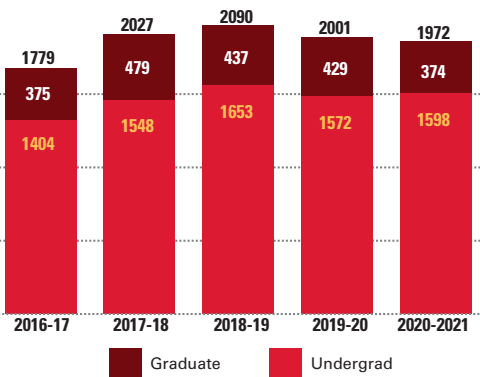

Engineering Degrees Conferred