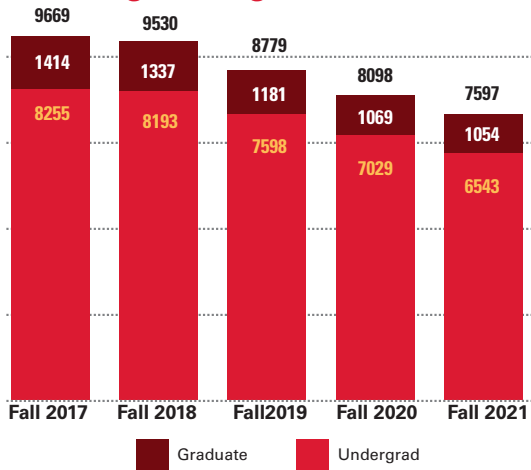

# College of Engineering - Educational Programs - Fall 2021

(2020-21 represents pandemic years)

## Engineering Enrollment

## Student Diversity

(totals represent percent of college enrollment for each category)