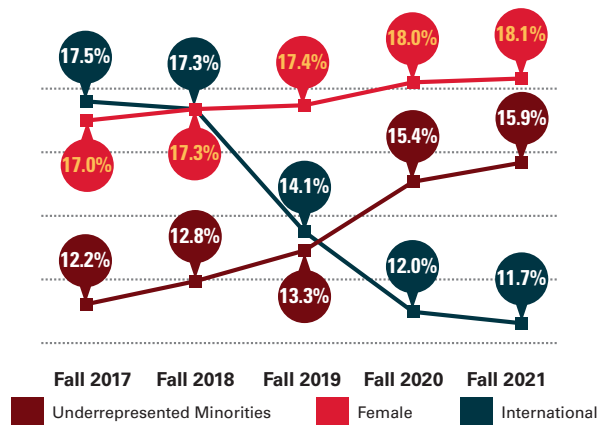

# College of Engineering - Educational Programs - Fall 2021

(2020-21 represents pandemic years)

## Engineering Enrollment

## Student Diversity

(totals represent percent of college enrollment for each category)