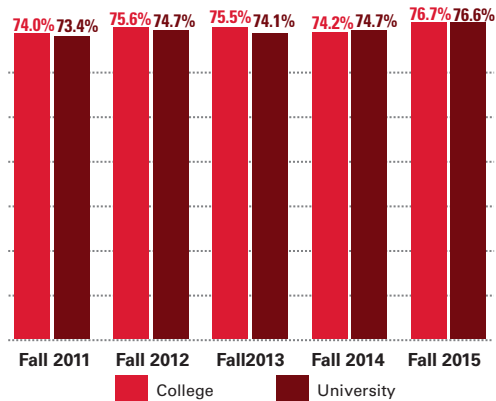

## Student Diversity

(totals represent percent of college enrollment for each category)

## One Year Retention at ISU

## Six-year Undergraduate Graduation Rate