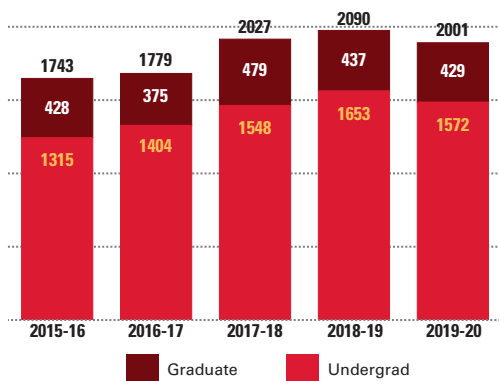

College of Engineering - Educational Programs (Fall 2020)

Engineering Enrollment

Student Diversity

One Year Retention at ISU

Six-year Undergraduate Graduation Rate

Engineering Degrees Conferred

In-Profession Placement