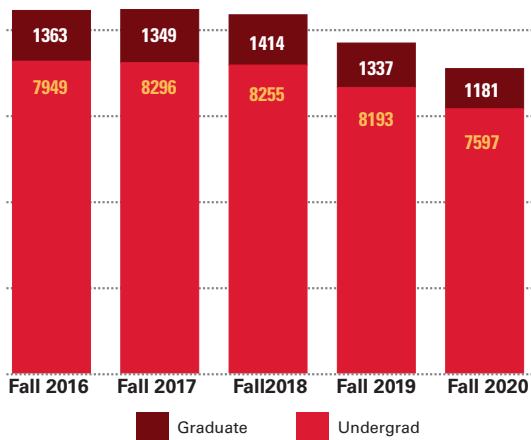

College of Engineering - Educational Programs (Fall 2020)

Engineering Enrollment

Student Diversity

One Year Retention at ISU

Six-year Undergraduate Graduation Rate

Engineering Degrees Conferred

In-Profession Placement