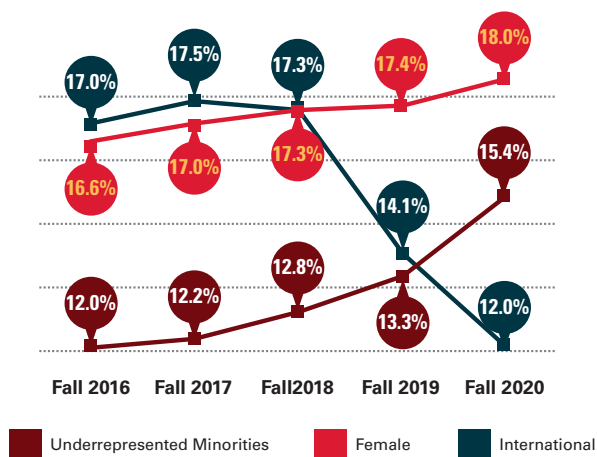

College of Engineering - Educational Programs (Fall 2020)

Engineering Enrollment

Student Diversity

One Year Retention at ISU

Six-year Undergraduate Graduation Rate

Engineering Degrees Conferred

In-Profession Placement