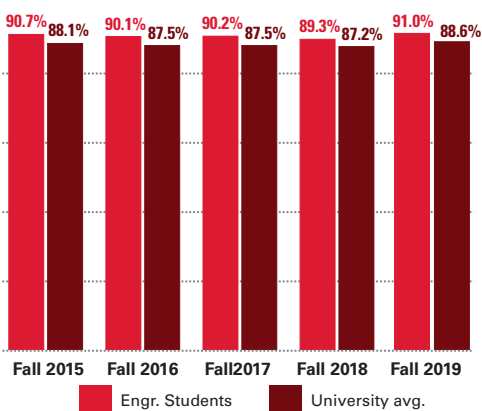

College of Engineering - Educational Programs (Fall 2020)

Engineering Enrollment

Student Diversity

One Year Retention at ISU

Six-year Undergraduate Graduation Rate

Engineering Degrees Conferred

In-Profession Placement