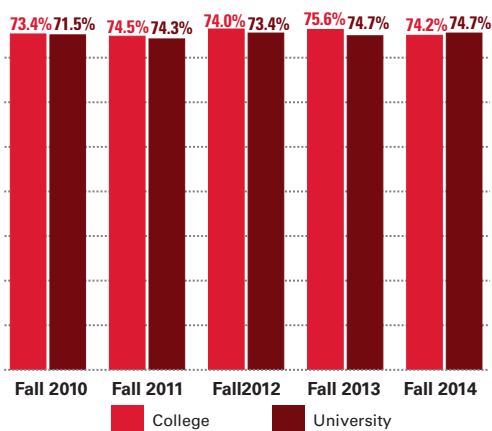

College of Engineering - Educational Programs (Fall 2020)

Engineering Enrollment

Student Diversity

One Year Retention at ISU

Six-year Undergraduate Graduation Rate

Engineering Degrees Conferred

In-Profession Placement